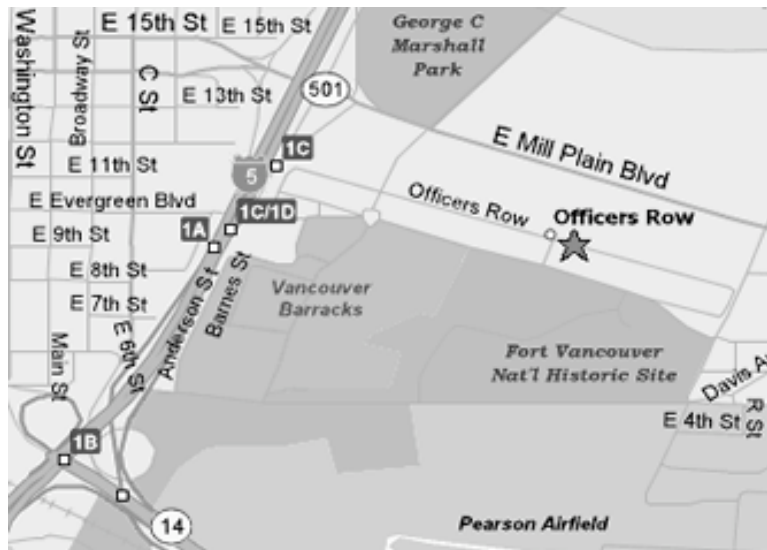

BrownBagCPE Vancouver Course Location:

The Marshall House

The Marshall House
1301 Officers' Row
Vancouver, Washington 98661
360-693-3103